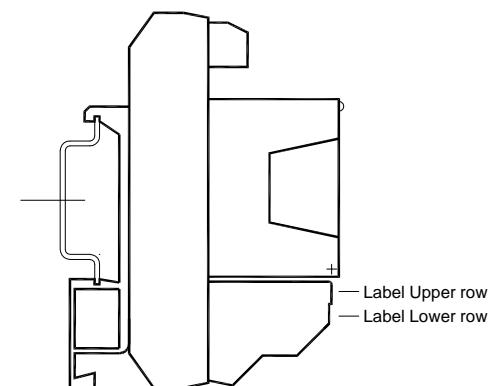

Screw terminal

Clamp terminal

Drawn to scale 1:1

Beijer
ELECTRONICS

Drawn	Date	App.	Revision	Revision date	Page	Next page	Drawing No.
EAN	2006-12-21		-	2007-05-10	1	-	S-05800

STN16-Rel Terminal block
16 kanals relächassie STN16-Rel