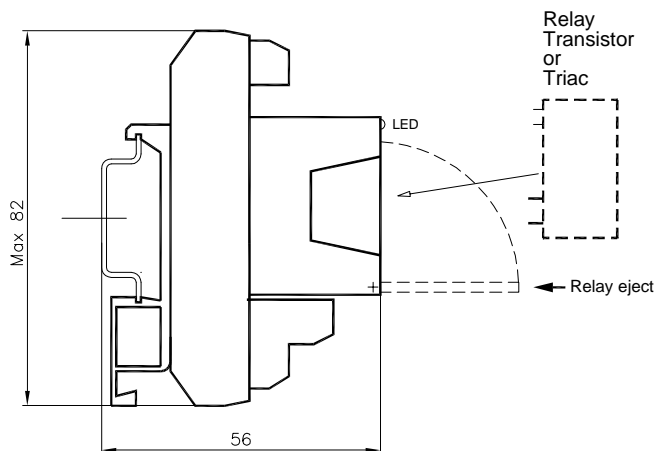

Screw terminal

Clamp terminal

Drawn to scale 1:1

Beijer
ELECTRONICS

Drawn	Date	App.	Revision	Revision date	Page	Next page	Drawing No.
EAN	2006-12-21		-	2007-05-10	1	-	S-05800

STN16-Rel Terminal block
16 kanals relächassie STN16-Rel