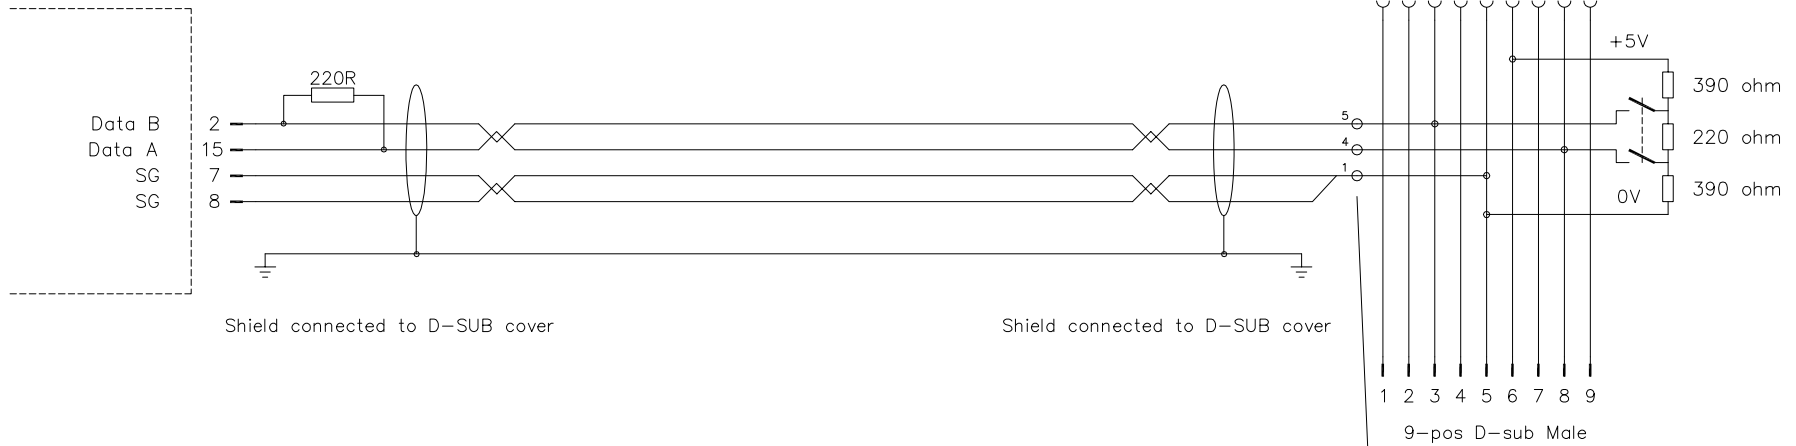

D-SUB 25P MALE

D-SUB 25P MALE

Length: 3 m

Cabel: LIYCY-Pair 2x2x0,14 or equivalent

All resistors: Min 1/4W

A3

**Beijer**  
ELECTRONICS

Cable CAB36  
MPI Direct

| Drawn | Date       | App. | Revision | Revision date | Page | Next page | Drawing No. |
|-------|------------|------|----------|---------------|------|-----------|-------------|
| NEL   | 2006-02-14 | EAN  | -        | 2006-06-20    | 1    | -         | K-05408     |