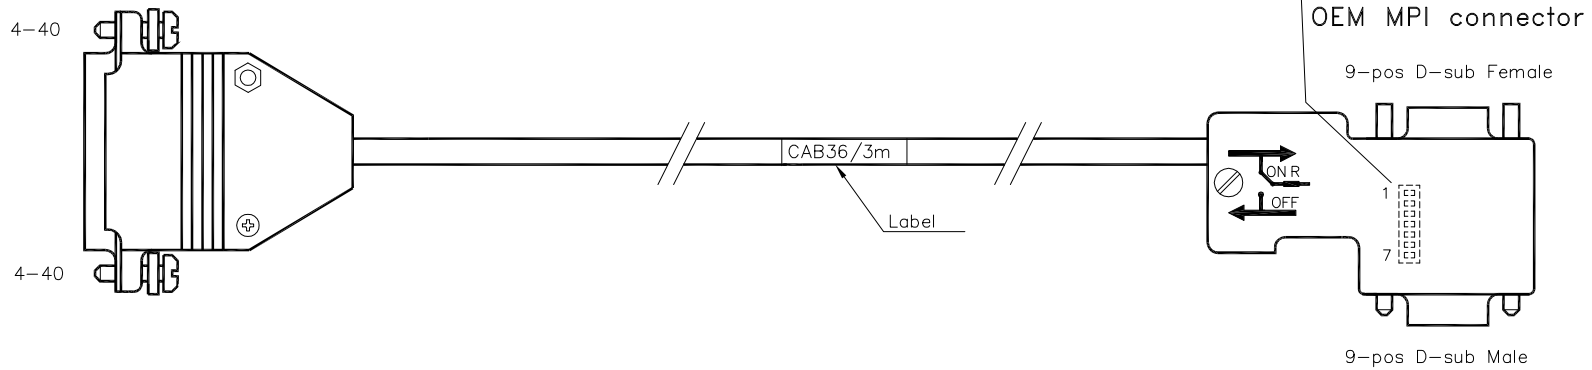

D-SUB 25P MALE

D-SUB 25P MALE

Length: 3 m

Cabel: LIYCY-Pair 2x2x0,14 or equivalent

All resistors: Min 1/4W

A3

**Beijer**  
ELECTRONICS

Cable CAB36  
MPI Direct

| Drawn | Date       | App. | Revision | Revision date | Page | Next page | Drawing No. |
|-------|------------|------|----------|---------------|------|-----------|-------------|
| NEL   | 2006-02-14 | EAN  | -        | 2006-06-20    | 1    | -         | K-05408     |