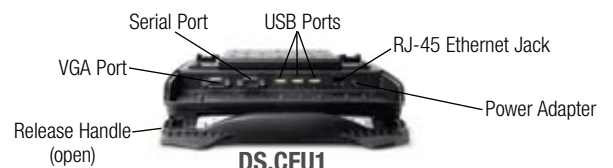

DS.CFU1
TOP VIEW