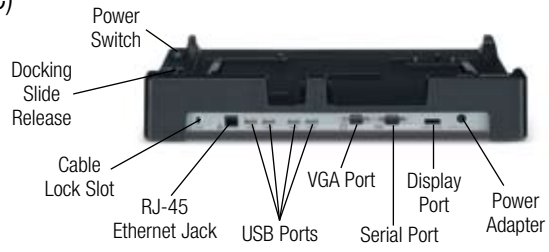

# DOCKS, MOUNTS AND REPLICATORS

Panasonic and its partners design a series of docks, mounts and replicators compatible with a variety of our durable Toughbook® computers. In one simple step, attach to standard peripherals such as printers, monitors and input devices. See the models available for your Toughbook below.

## TOUGHBOOK MINI DOCK BOX REPLICATORS (PANASONIC)

CF-VEBU05BU (T8 & W8)

CF-VEBU08U (F8)

CF-VEBU06W (74)

## TOUGHBOOK 52 DESKTOP PORT REPLICATOR (PANASONIC)

CF-VEB522M

FRONT VIEW

REAR VIEW

## TOUGHBOOK 30 VEHICLE-MOUNT PORT REPLICATORS (PANASONIC)

CF-WEB301M, CF-WEB301MA (single pass-through) & CF-WEB301MB (dual pass-through)

TOP VIEW

CF-WEB301MB  
BOTTOM VIEW