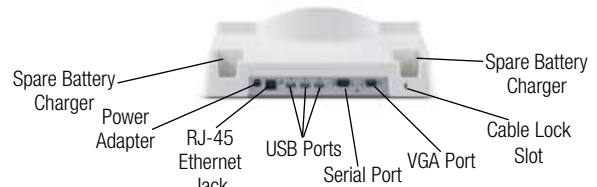

TOUGHBOOK 19 VEHICLE-MOUNT PORT REPLICATOR (PANASONIC)

CF-WEB184AC

TOUGHBOOK 30 VEHICLE-MOUNT PORT REPLICATORS (PANASONIC)

CF-WEB301M, CF-WEB301MA (single pass-through) & CF-WEB301MB (dual pass-through)

TOUGHBOOK U1 VEHICLE DOCK (HAVIS)

DS.CFU1 (full connectivity), DS.CFU1.HGD (full connectivity with dual pass-through) & DS.CFU1.CDL (no electronics)

TOUGHBOOK U1 MINI-DOCKS (PANASONIC)

TOUGHBOOK U1 DESKTOP CRADLE (PANASONIC)

CF-VEBU11U

TOUGHBOOK H1 DESKTOP CRADLE (PANASONIC)

CF-VEBH11U

REAR VIEW

TOUGHBOOK H1 UNIVERSAL MOUNTING SOLUTIONS* (GAMBER JOHNSON)

7160-0166 (full connectivity) & 7160-0167 (no electronics)

*Not intended for vehicle mounting.