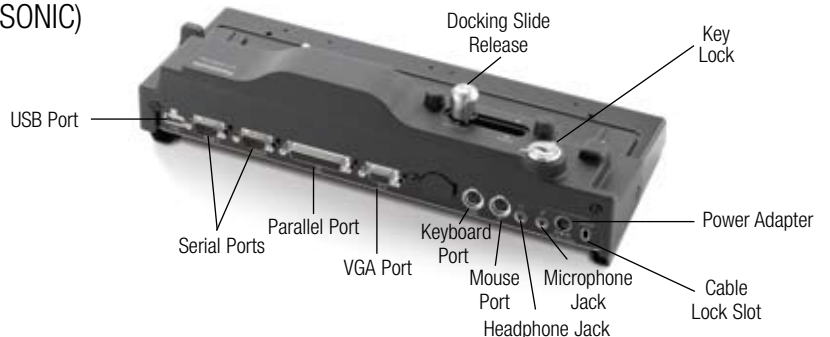

# DOCKS, MOUNTS AND REPLICATORS

Panasonic and its partners design a series of docks, mounts and replicators compatible with a variety of our durable Toughbook® computers. In one simple step, attach to standard peripherals such as printers, monitors and input devices. See the models available for your Toughbook below.

## TOUGHBOOK 52 DESKTOP PORT REPLICATOR (PANASONIC)

CF-VEB522M

FRONT VIEW

REAR VIEW

## TOUGHBOOK 30 DESKTOP PORT REPLICATOR (PANASONIC)

CF-VEB272A2W

FRONT VIEW

REAR VIEW

## TOUGHBOOK 30 VEHICLE-MOUNT PORT REPLICATORS (PANASONIC)

CF-WEB301M, CF-WEB301MA (single pass-through) & CF-WEB301MB (dual pass-through)

TOP VIEW

CF-WEB301MB  
BOTTOM VIEW