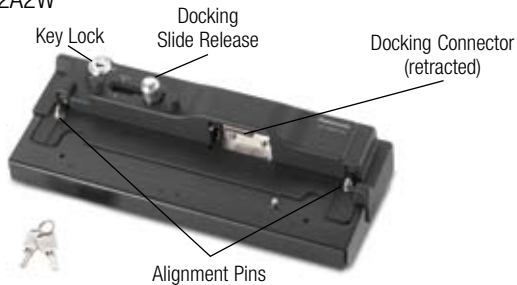

# DOCKS, MOUNTS AND REPLICATORS

Panasonic and its partners design a series of docks, mounts and replicators compatible with a variety of our durable Toughbook® computers. In one simple step, attach to standard peripherals such as printers, monitors and input devices. See the models available for your Toughbook below.

## TOUGHBOOK 52 DESKTOP PORT REPLICATOR (PANASONIC)

CF-VEB522M

FRONT VIEW

REAR VIEW

## TOUGHBOOK 30 DESKTOP PORT REPLICATOR (PANASONIC)

CF-VEB272A2W

FRONT VIEW

REAR VIEW

## TOUGHBOOK 19 DESKTOP PORT REPLICATOR (PANASONIC)

CF-VEB181AU

FRONT VIEW

REAR VIEW