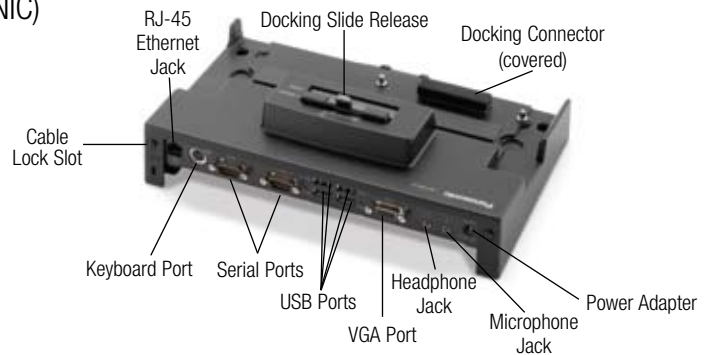

## TOUGHBOOK 52 DESKTOP PORT REPLICATOR (PANASONIC)

CF-VEB522M

FRONT VIEW

REAR VIEW

## TOUGHBOOK 30 DESKTOP PORT REPLICATOR (PANASONIC)

CF-VEB272A2W

FRONT VIEW

REAR VIEW

## TOUGHBOOK 19 DESKTOP PORT REPLICATOR (PANASONIC)

CF-VEB181AU

FRONT VIEW

REAR VIEW

## TOUGHBOOK 30 VEHICLE-MOUNT PORT REPLICATORS (PANASONIC)

CF-WEB301M, CF-WEB301MA (single pass-through) & CF-WEB301MB (dual pass-through)

TOP VIEW

CF-WEB301MB  
BOTTOM VIEW