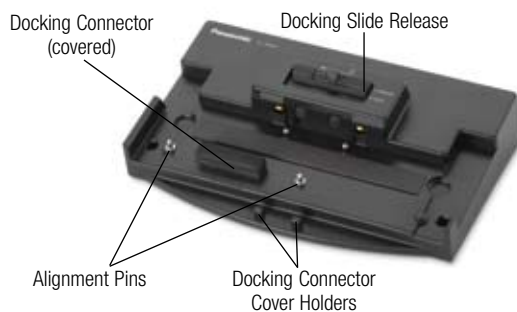

## TOUGHBOOK 52 DESKTOP PORT REPLICATOR (PANASONIC)

CF-VEB522M

FRONT VIEW

REAR VIEW

## TOUGHBOOK 30 DESKTOP PORT REPLICATOR (PANASONIC)

CF-VEB272A2W

FRONT VIEW

REAR VIEW

## TOUGHBOOK 19 DESKTOP PORT REPLICATOR (PANASONIC)

CF-VEB181AU

FRONT VIEW

REAR VIEW