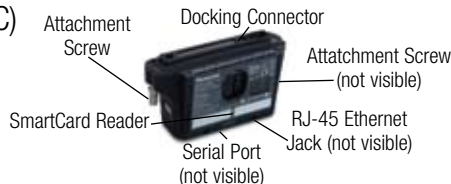

CF-VEBU12U
Serial/Ethernet/SmartCard