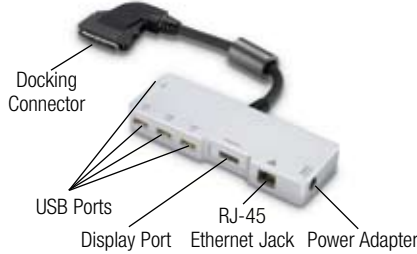

# DOCKS, MOUNTS AND REPLICATORS

Panasonic and its partners design a series of docks, mounts and replicators compatible with a variety of our durable Toughbook® computers. In one simple step, attach to standard peripherals such as printers, monitors and input devices. See the models available for your Toughbook below.

## TOUGHBOOK MINI DOCK BOX REPLICATORS (PANASONIC)

CF-VEBU05BU (T8 & W8)

CF-VEBU08U (F8)

CF-VEBU06W (74)