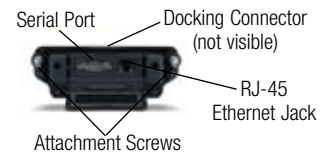

CF-VEBU13U
Serial/Ethernet