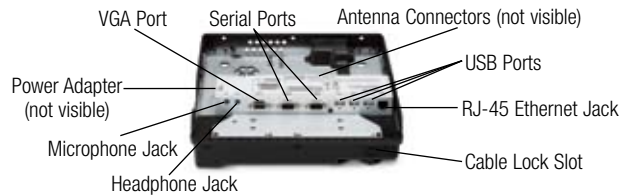

BOTTOM VIEW