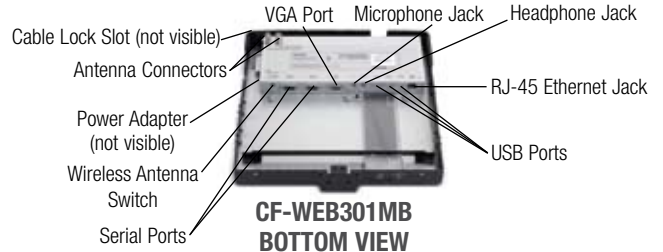

CF-WEB301MB
BOTTOM VIEW

TOUGHBOOK U1 VEHICLE DOCK (HAVIS)

DS.CFU1 (full connectivity), DS.CFU1.HGD (full connectivity with dual pass-through) & DS.CFU1.CDL (no electronics)