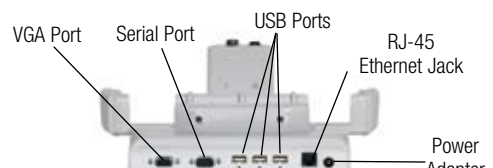

BOTTOM VIEW

*Not intended for vehicle mounting.