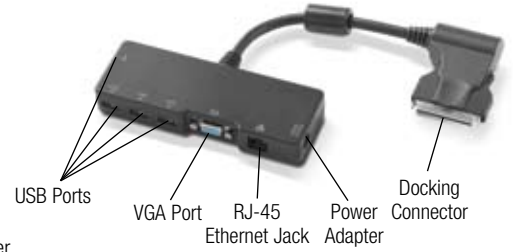

# DOCKS, MOUNTS AND REPLICATORS

Panasonic and its partners design a series of docks, mounts and replicators compatible with a variety of our durable Toughbook® computers. In one simple step, attach to standard peripherals such as printers, monitors and input devices. See the models available for your Toughbook below.

## TOUGHBOOK MINI DOCK BOX REPLICATORS (PANASONIC)

CF-VEBU05BU (T8 & W8)

CF-VEBU08U (F8)

CF-VEBU06W (74)

## TOUGHBOOK 30 VEHICLE-MOUNT PORT REPLICATORS (PANASONIC)

CF-WEB301M, CF-WEB301MA (single pass-through) & CF-WEB301MB (dual pass-through)

TOP VIEW

CF-WEB301MB  
BOTTOM VIEW