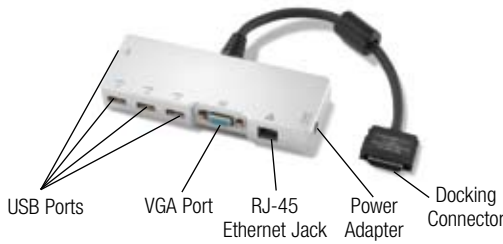

# DOCKS, MOUNTS AND REPLICATORS

Panasonic and its partners design a series of docks, mounts and replicators compatible with a variety of our durable Toughbook® computers. In one simple step, attach to standard peripherals such as printers, monitors and input devices. See the models available for your Toughbook below.

## TOUGHBOOK MINI DOCK BOX REPLICATORS (PANASONIC)

CF-VEBU05BU (T8 & W8)

CF-VEBU08U (F8)

CF-VEBU06W (74)

## TOUGHBOOK 52 DESKTOP PORT REPLICATOR (PANASONIC)

CF-VEB522M

FRONT VIEW

REAR VIEW

## TOUGHBOOK 30 VEHICLE-MOUNT PORT REPLICATORS (PANASONIC)

CF-WEB301M, CF-WEB301MA (single pass-through) & CF-WEB301MB (dual pass-through)

TOP VIEW

CF-WEB301MB  
BOTTOM VIEW